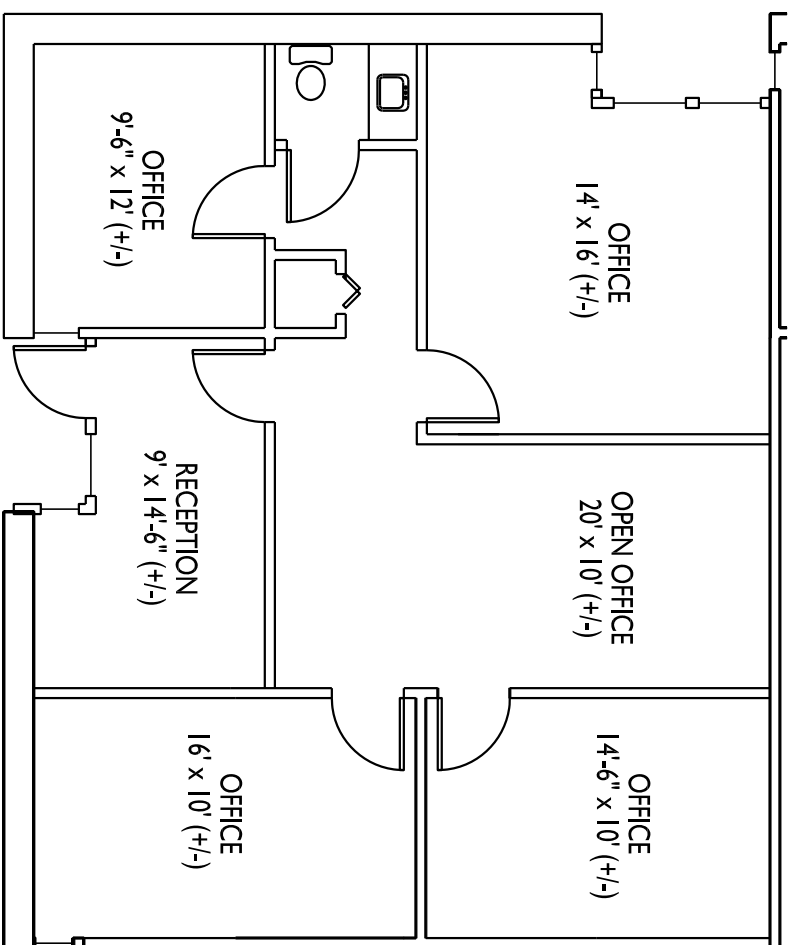

1,165 RSF

SUITE 104
AIRPORT OFFICE CENTER
BUILDING 100

8/8/12
1/8" = 1'-0"